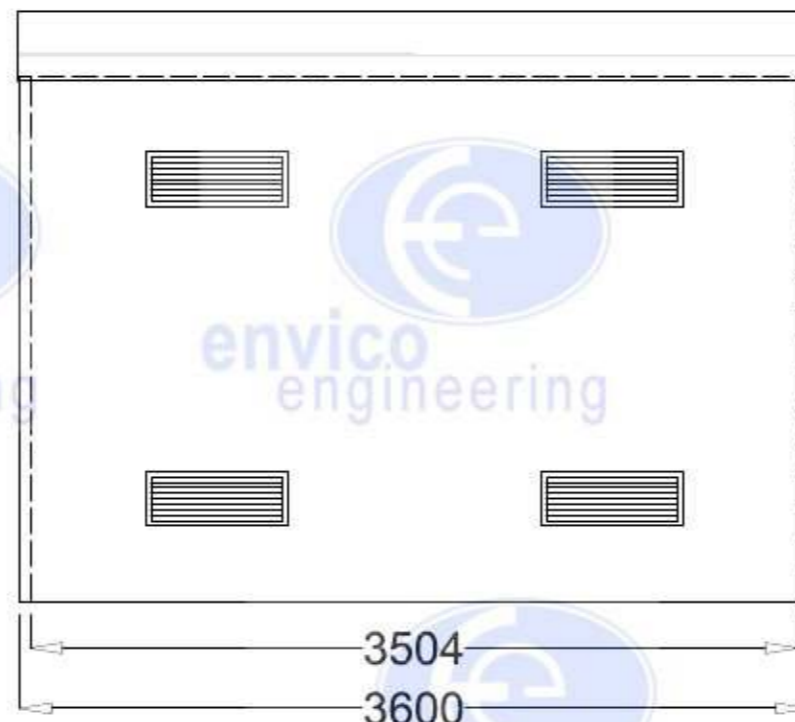

- 1No. Double doors 1.500mm w x 2.000mm h
- 1No. Espagnolette Locking
- 2No. 90 Degree hold open stays
- 6No. Stainless steel external 316 hinges
- Both doors c/w compressing seals
- 2No. 400mm x 400mm Georgian wired windows

External Elevation  
Wall 3

8No. Galvanised steel louvre vents 600mm w x 200mm h  
Vents positioned at high level.

3504  
3600  
External Elevation  
Wall 4

3504  
3600  
External Elevation  
Wall 1

2000  
External Elevation  
Wall 2