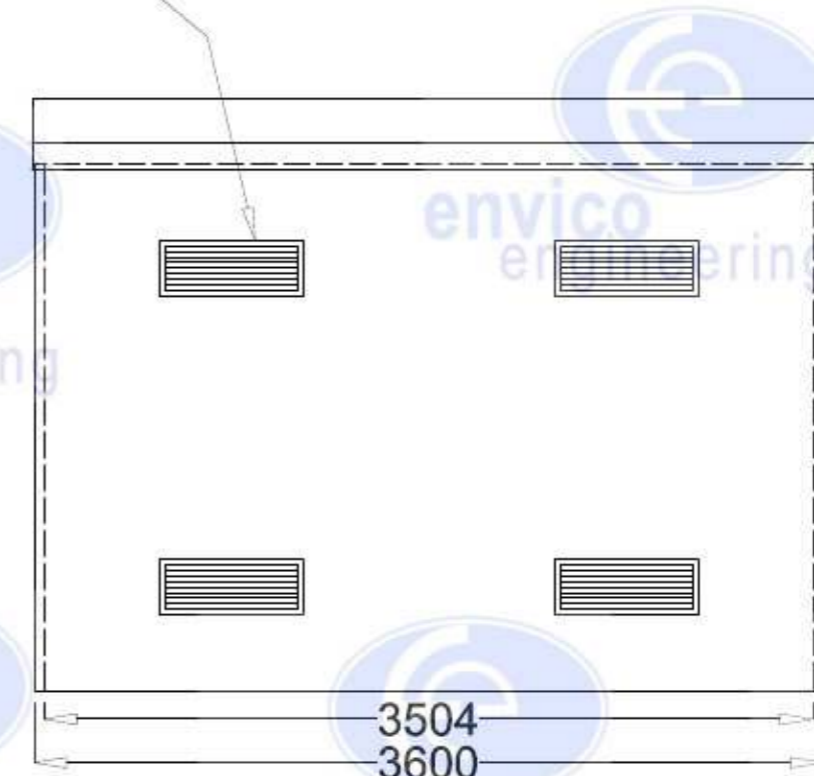

- 1No. Double doors 1.500mm w x 2.000mm h
- 1No. Espagnolette Locking
- 2No. 90 Degree hold open stays
- 6No. Stainless steel external 316 hinges
- Both doors c/w compressing seals
- 2No. 400mm x 400mm Georgian wired windows

External Elevation  
Wall 3

8No. Galvanised steel louvre vents 600mm w x 200mm h  
Vents positioned at high level.

3504  
3600  
External Elevation  
Wall 4

3504  
3600  
External Elevation  
Wall 1

2000  
External Elevation  
Wall 2