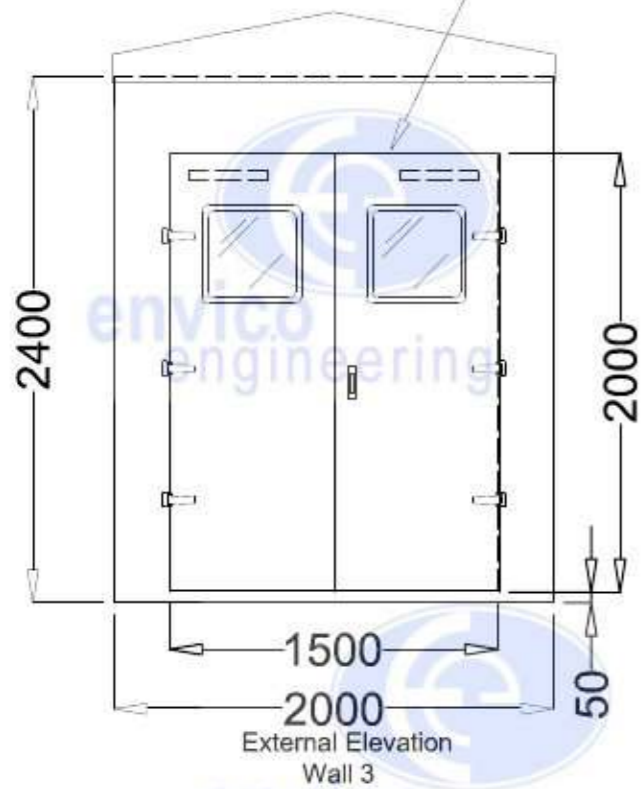

- 1No. Double doors 1.500mm w x 2.000mm h
- 1No. Espagnolette Locking
- 2No. 90 Degree hold open stays
- 6No. Stainless steel external 316 hinges
- Both doors c/w compressing seals
- 2No. 400mm x 400mm Georgian wired windows

External Elevation  
Wall 3

8No. Galvanised steel louvre vents 600mm w x 200mm h  
Vents positioned at high level.

3504  
3600  
External Elevation  
Wall 4

3504  
3600  
External Elevation  
Wall 1

2000  
External Elevation  
Wall 2